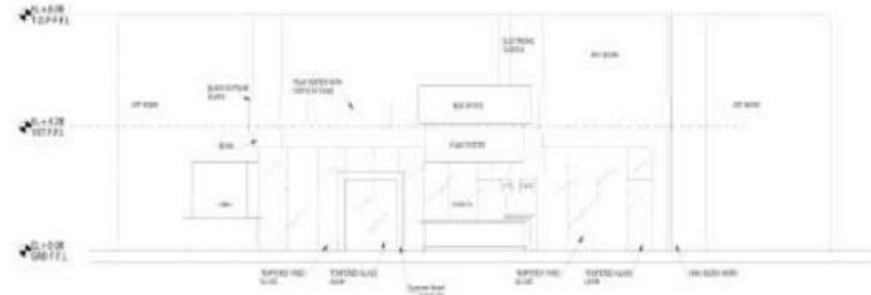

Landmark Mall Cinemas.

Entire Renovation of Landmark Shopping Mall Cinemas.

10/04/2011

Dear Eng. Mahan,

Sincerely,

General Manager
Abdulsattar Mahain