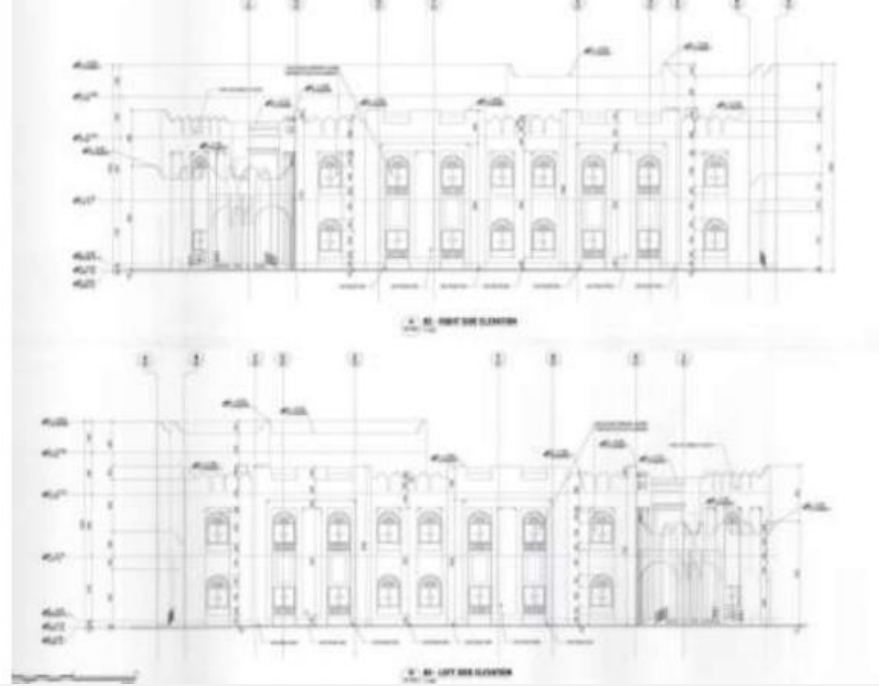

Commercial Center, Hotel apartments & offices.

Schlumberger cement Factory.

5800 m² Industrials / 350 m² Silos / 108 m² offices.

Al Dhahail Cultural / Sporting Center.

Cultural / Sporting Center of 7,800 m².

Office building & showroom

An office building & showroom (3B+G+7).

SALATA Office Building.

An office Building (3B+G+14) of 15,800 m².

T.L.C (Education City) - university.

The learning Center - Qatar Foundation City.

Al Madaen Office Building.

Open space office building of 3B+G+M+7.

AL SHUAA office building.

Office Building of 16300 m² 3B+R+7.

AL BAKER Two Towers.

Two Tower (offices) of 56 & 64 floors.

Al Bandyary Headquarter.