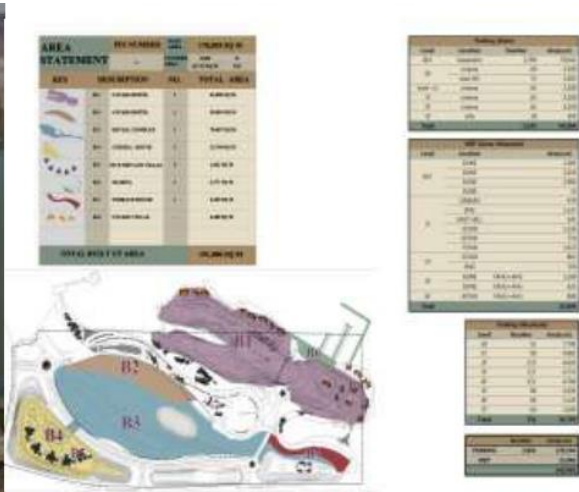

(Hotels, Shopping mall and Residential units).

PEO Residential Complex.

A luxury residential compound with facilities – 22 Villas.

Private Vacation House.

Luxury Vacation House (Mediterranean Style).

AREA STATEMENT		PLOT AREA	
		SQM	%
		50,000 sqm	
		1675	3.35
KEY	DESCRIPTION	FLOOR	AREA
	B-1 FARM HOUSE MAIN-BUILDING	GROUND FLOOR	1230 SQM
	B-2 ARABIAN TENT	GROUND FLOOR	140 SQM
	B-3 BUNGALOW TENT	GROUND FLOOR	200 SQM
	B-4 SERVICES BUILDING	GROUND FLOOR	105 SQM
TOTAL BUILT UP AREA			1675 SQM