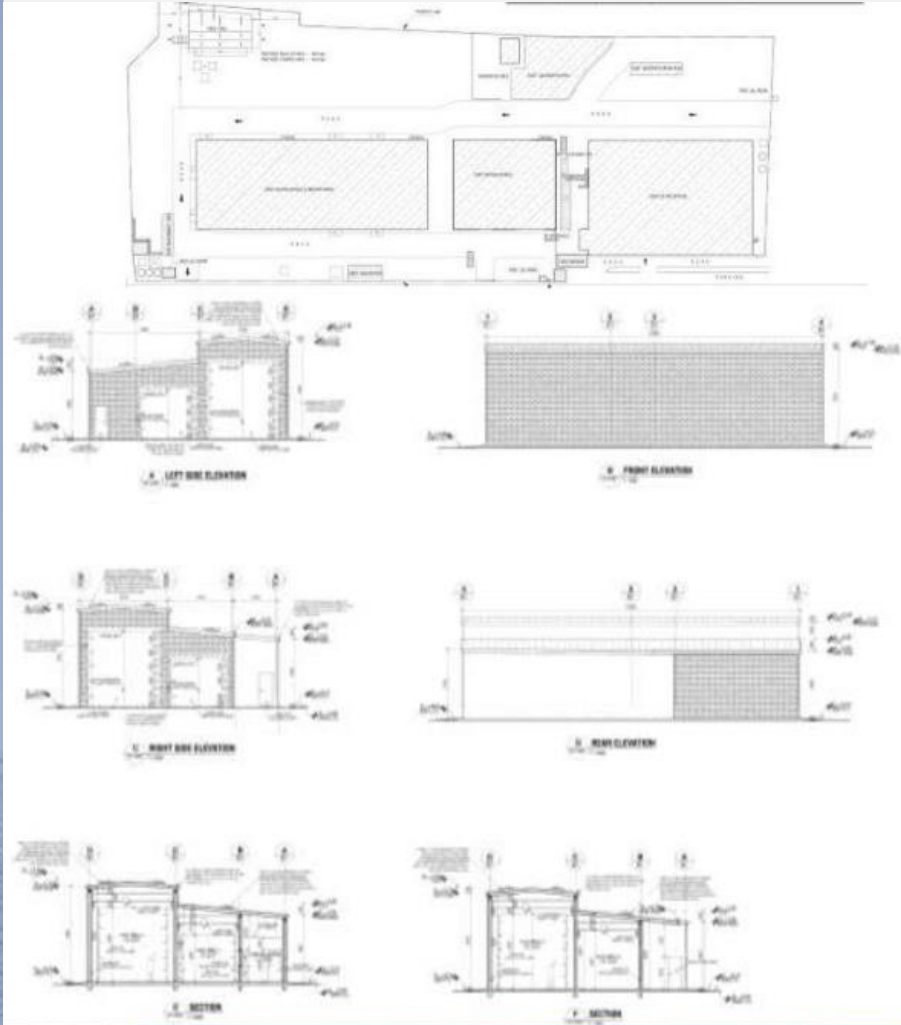

Business Hotel on the Cornish 192 unit (3B+G+14).

LUSAIL Residential Building.

A contemporary style of 38 apartments 2B+G+4.

Office & Showroom - Bab Ishtar.

An office building & showroom (3B+G+7).

Multi-functional Building.

Commercial Center, Hotel apartments & offices.

Schlumberger cement Factory.

5800 m² Industrials / 350 m² Silos / 108 m² offices.

Al Dhahail Cultural / Sporting Center.

Cultural / Sporting Center of 7,800 m².

Office building & showroom

An office building & showroom (3B+G+7).

SALATA Office Building.

An office Building (3B+G+14) of 15,800 m².

T.L.C (Education City) - university.

The learning Center - Qatar Foundation City.

Al Madaen Office Building.

Open space office building of 3B+G+M+7.

AL SHUAA office building.

Office Building of 16300 m² 3B+R+7.

AL BAKER Two Towers.

Two Tower (offices) of 56 & 64 floors.

Al Bandyary Headquarter.