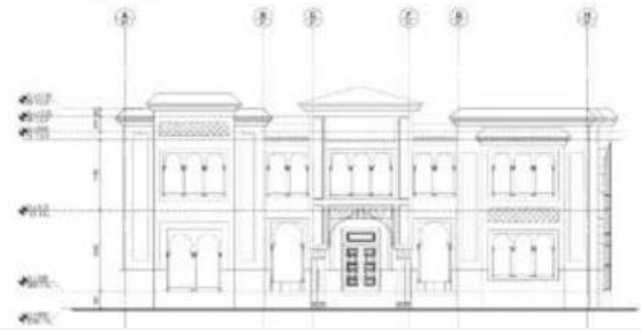

THE EAST - Private Villa.

A Luxury Private Villa - Andalusian Arabic style.