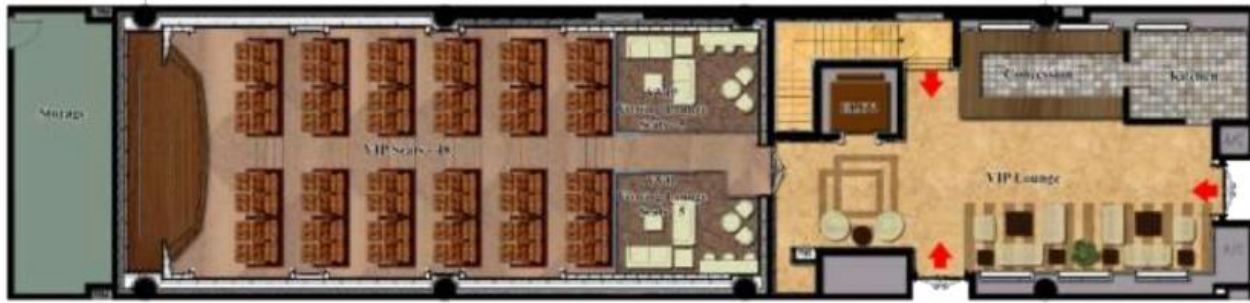

OTHER Creations & Inventions.