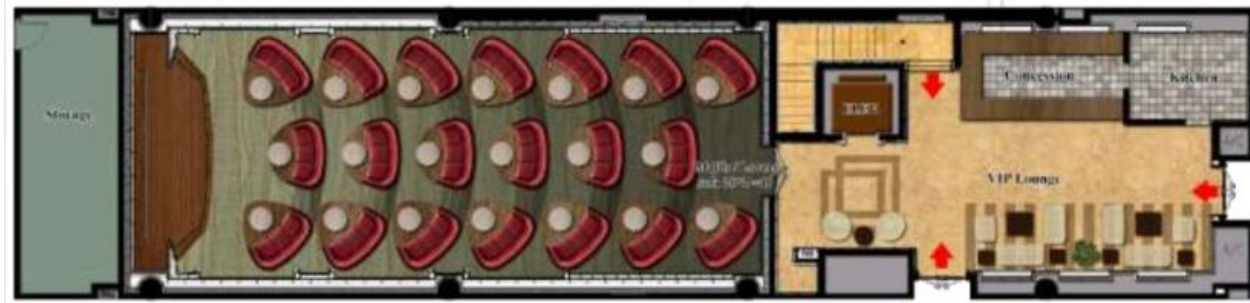

OTHER Creations & Inventions.