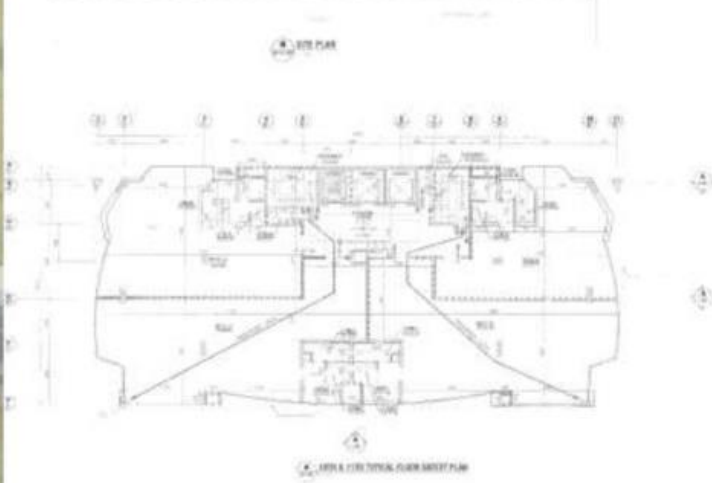

SALATA Office Building.

An office Building (3B+G+14) of 15,800 m².