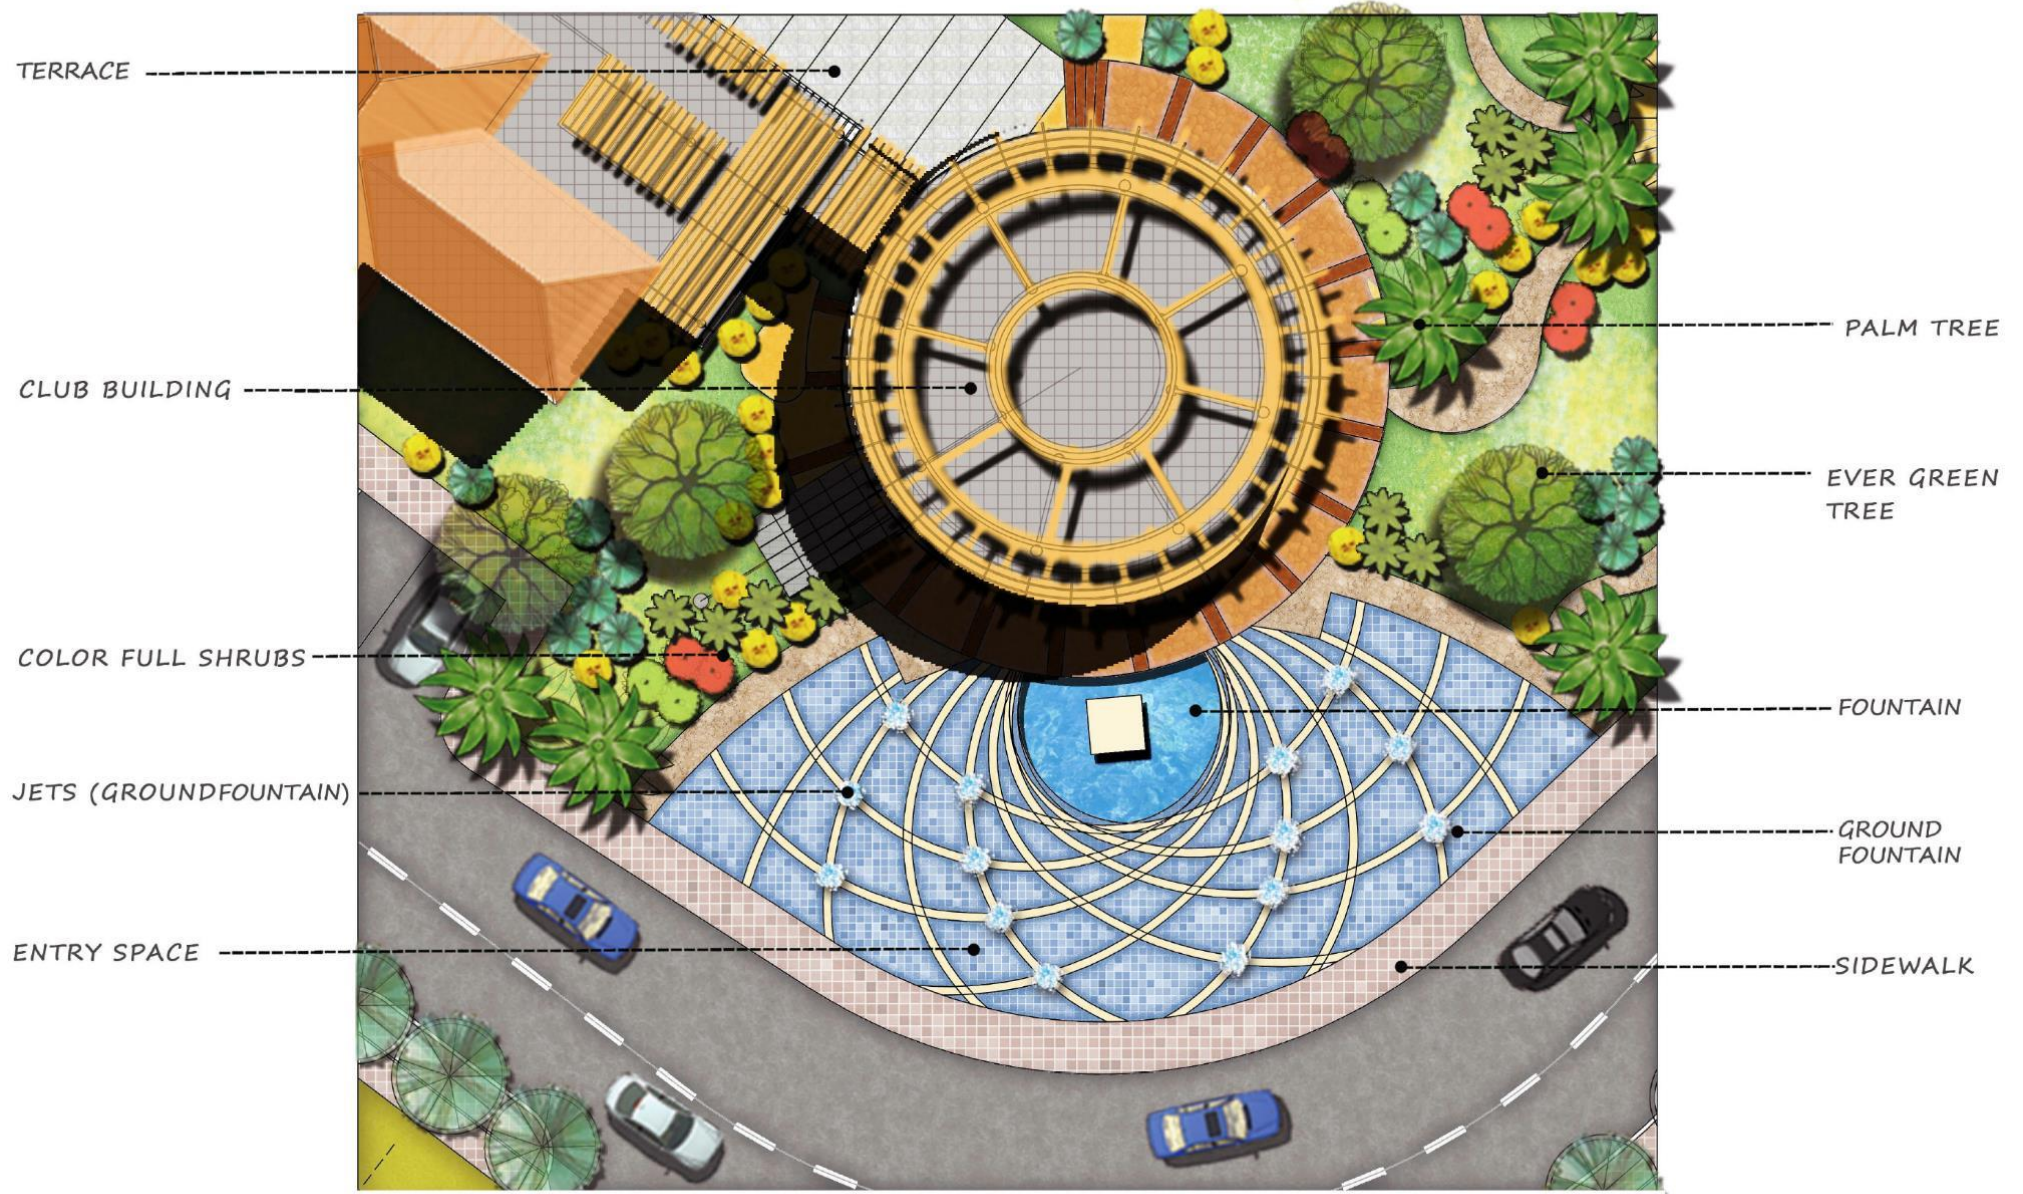

Landscape Design Main Space

Landscape Design Main Space

Landscape Design Main Space

Landscape Design

PROPOSAL 1

PLAY GROUND COURT

PROPOSAL 2 -WITH PLAYGROND

Landscape Design.

Landscape Design Main Space

Landscape Design.

Landscape Design Main Space

SLOW DOWN RAMP
(ROAD & INTERSECTIONS)

ART WORK

FOUNTAIN

SHADE "POLYETHYLENE
NETTING SAIL"

WOODEN PERGOLA

COLOR FULL SHRUBS

TERRACE

CLUB BUILDING

PALM TREE

JOGGING TRACK

CELEBRATION
PLAZZA

EVER GREEN
TREE

SIDEWALK