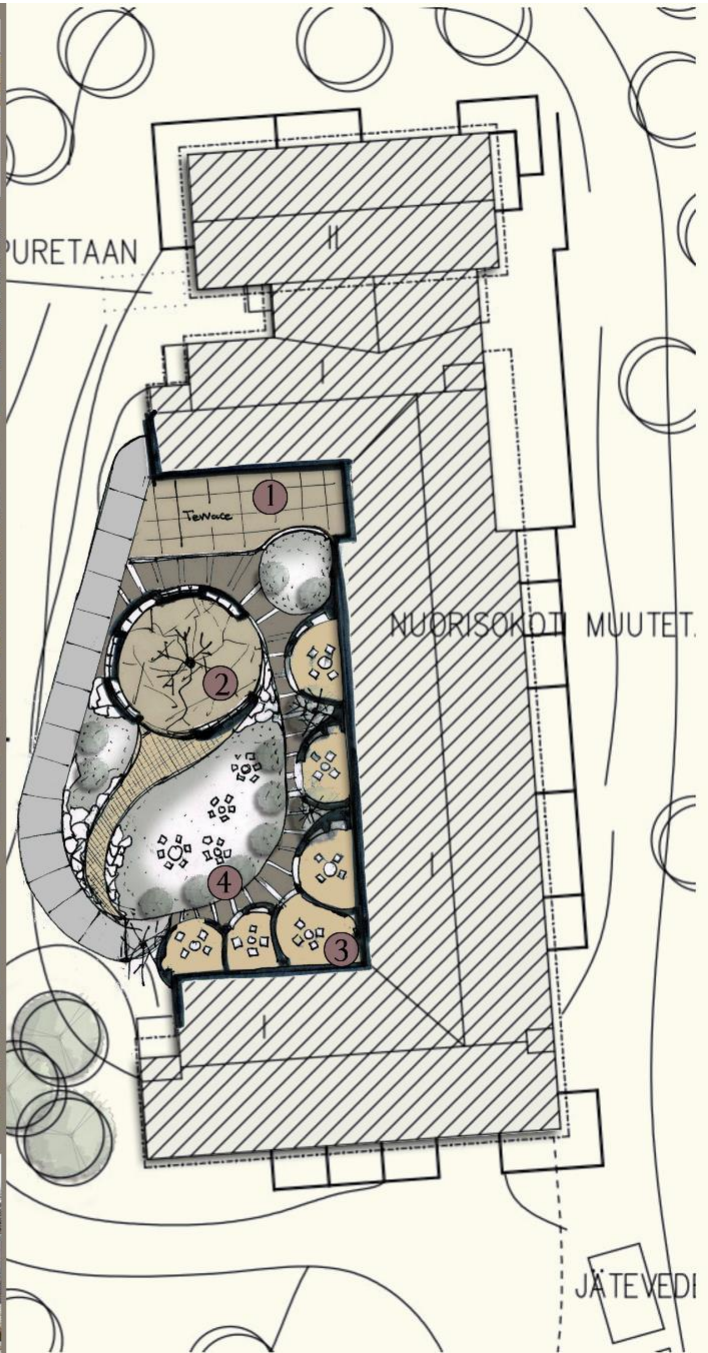

Landscape Design.