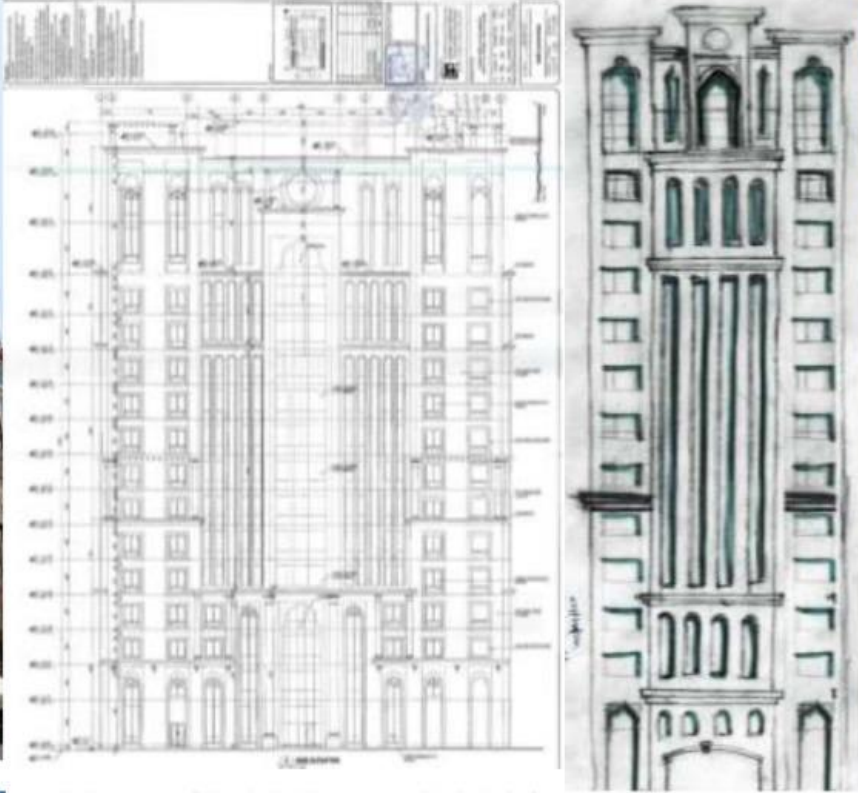

Business Hotel on the Cornish 192 unit (3B+G+14).

LUSAIL Residential Building.

A contemporary style of 38 apartments 2B+G+4.

Office & Showroom - Bab Ishtar.

An office building & showroom (3B+G+7).

Multi-functional Building.