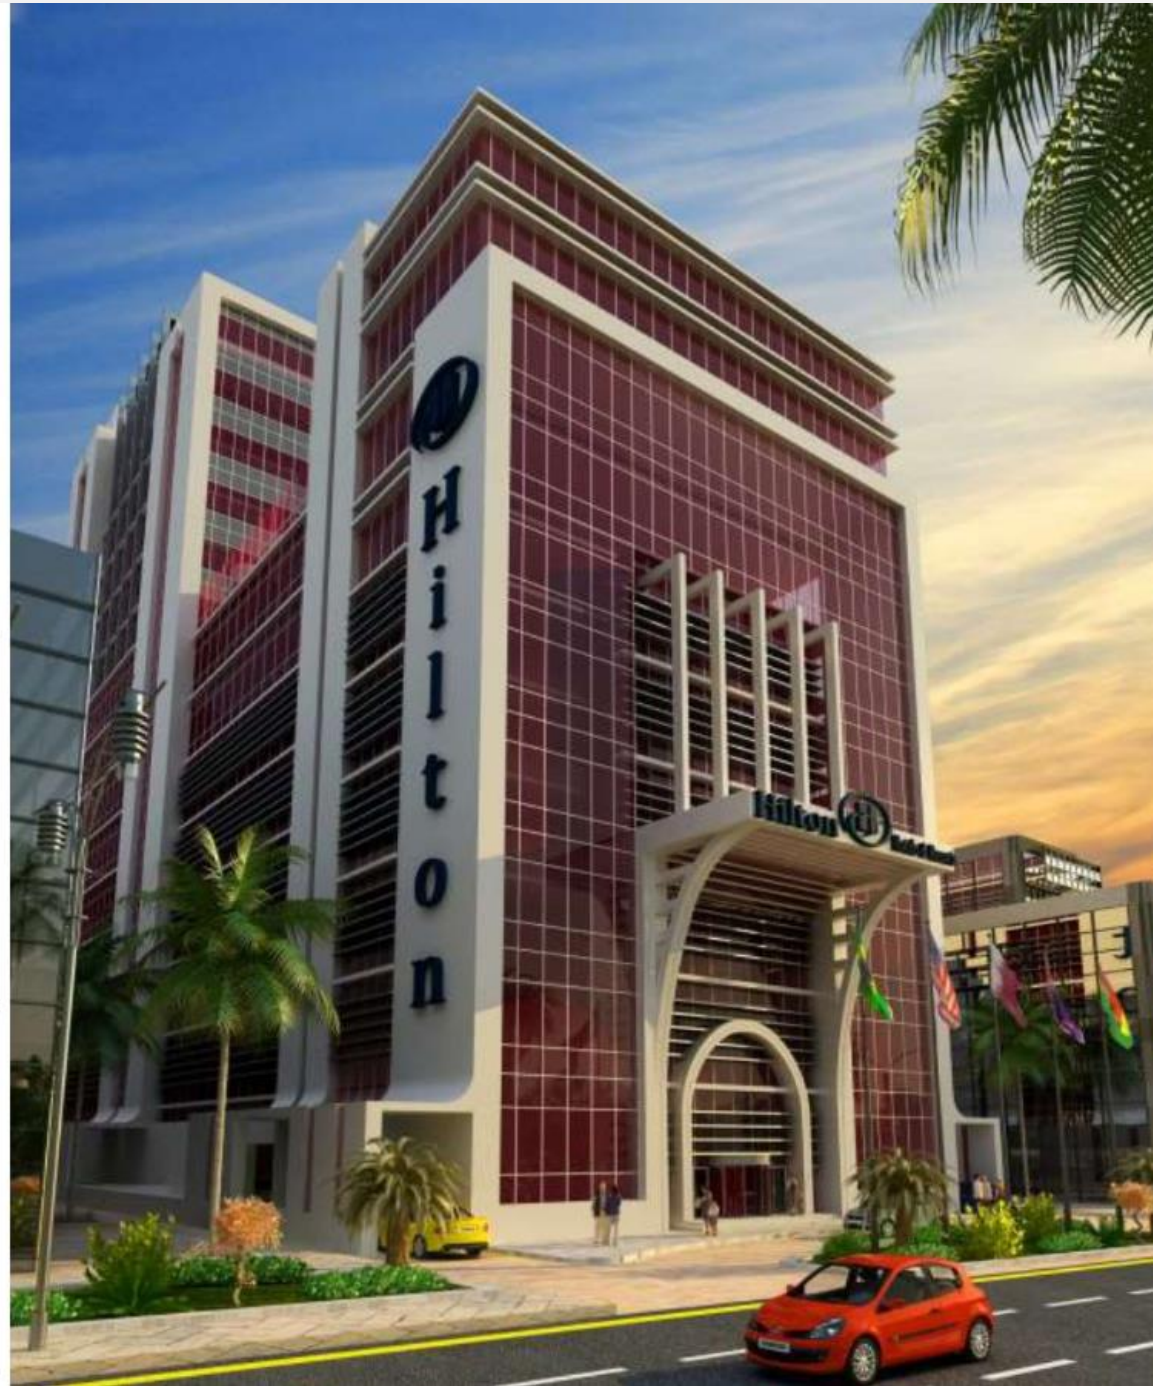

Bu Sidra Cultural / Sporting Center.

Cultural & Sporting Center of 16,800 m².

Islamic – Cultural Center in ITALY.

Al Rayan Showroom

(Showroom + admin. Offices + 2 villas).

Residential Hotel Apartments.

Residential building of 56 apartments.