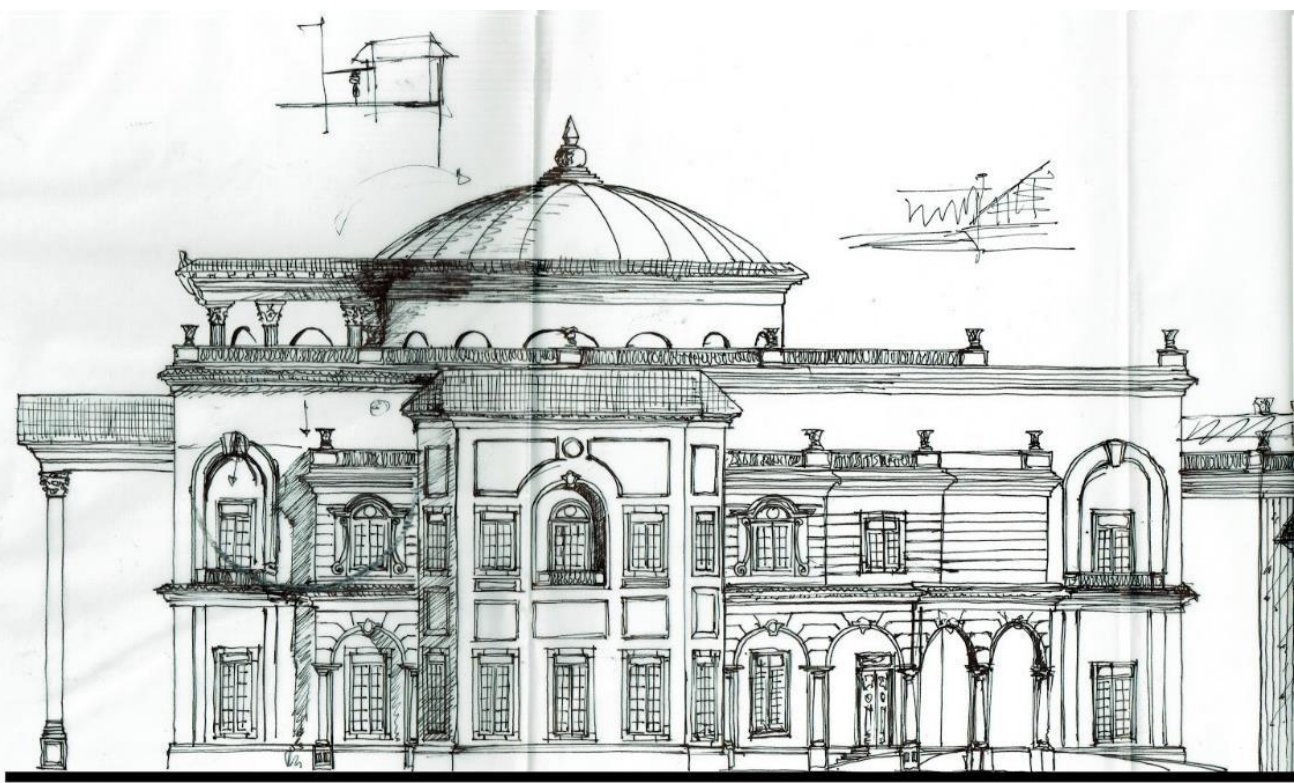

Villas & Palaces
freehand sketches.