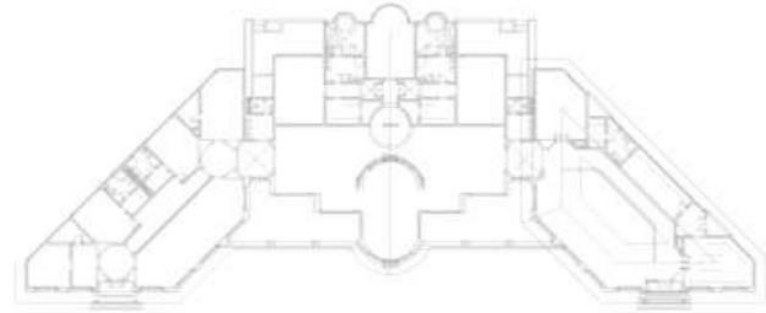

(Hotels, Shopping mall and Residential units).

PEO Residential Complex.

A luxury residential compound with facilities – 22 Villas.

Private Vacation House.

Luxury Vacation House (Mediterranean Style).

AREA STATEMENT		PLOT AREA	
		SQM	%
		50,000 sqm	
		1675	3.35
KEY	DESCRIPTION	FLOOR	AREA
	B-1 FARM HOUSE MAIN-BUILDING	GROUND FLOOR	1230 SQM
	B-2 ARABIAN TENT	GROUND FLOOR	140 SQM
	B-3 BUNGALOW TENT	GROUND FLOOR	200 SQM
	B-4 SERVICES BUILDING	GROUND FLOOR	105 SQM
TOTAL BUILT UP AREA			1675 SQM