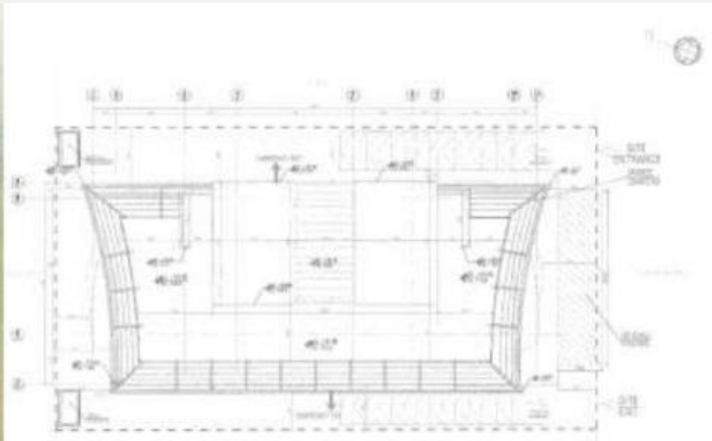

Commercial Center, Hotel apartments & offices.

Schlumberger cement Factory.

5800 m² Industrials / 350 m² Silos / 108 m² offices.

Al Dhahail Cultural / Sporting Center.

Cultural / Sporting Center of 7,800 m².

Office building & showroom

An office building & showroom (3B+G+7).

SALATA Office Building.

An office Building (3B+G+14) of 15,800 m².

T.L.C (Education City) - university.

The learning Center - Qatar Foundation City.

Al Madaen Office Building.

Open space office building of 3B+G+M+7.

AL SHUAA office building.

Office Building of 16300 m² 3B+R+7.

AL BAKER Two Towers.

Two Tower (offices) of 56 & 64 floors.

Al Bandyary Headquarter.