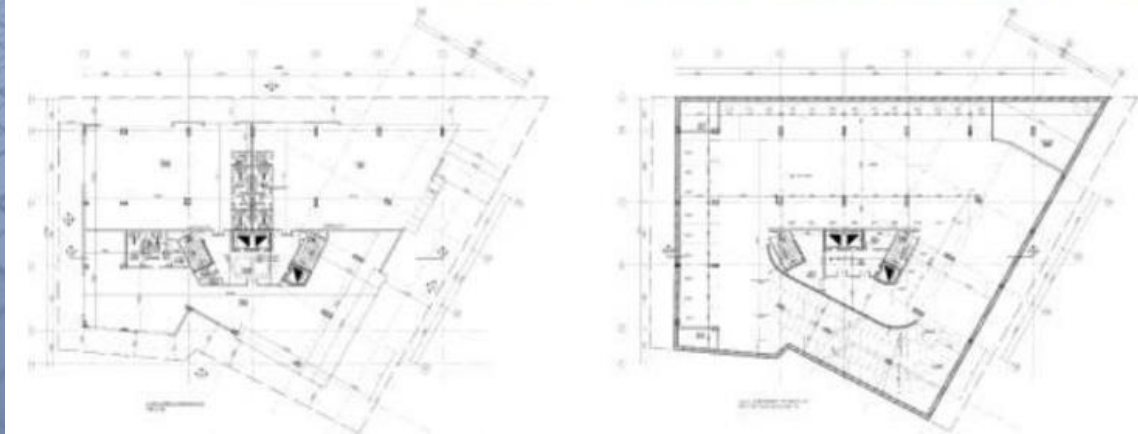

Commercial Center, Hotel apartments & offices.

Schlumberger cement Factory.

5800 m² Industrials / 350 m² Silos / 108 m² offices.

Al Dhahail Cultural / Sporting Center.

Cultural / Sporting Center of 7,800 m².

Office building & showroom

An office building & showroom (3B+G+7).

SALATA Office Building.

An office Building (3B+G+14) of 15,800 m².

T.L.C (Education City) - university.

The learning Center - Qatar Foundation City.