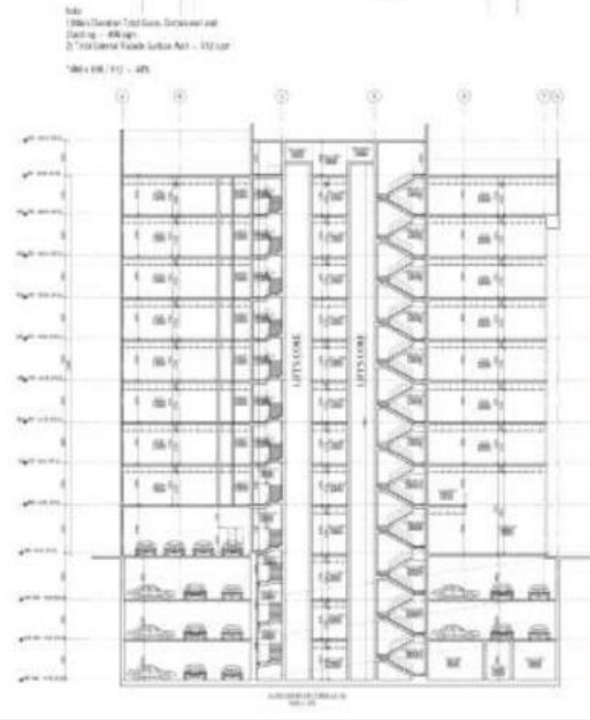

Office building & showroom

An office building & showroom (3B+G+7).

SALATA Office Building.

An office Building (3B+G+14) of 15,800 m².

T.L.C (Education City) - university.

The learning Center - Qatar Foundation City.

Al Madaen Office Building.

Open space office building of 3B+G+M+7.

AL SHUAA office building.

Office Building of 16300 m² 3B+R+7.

AL BAKER Two Towers.

Two Tower (offices) of 56 & 64 floors.

Al Bandyary Headquarter.