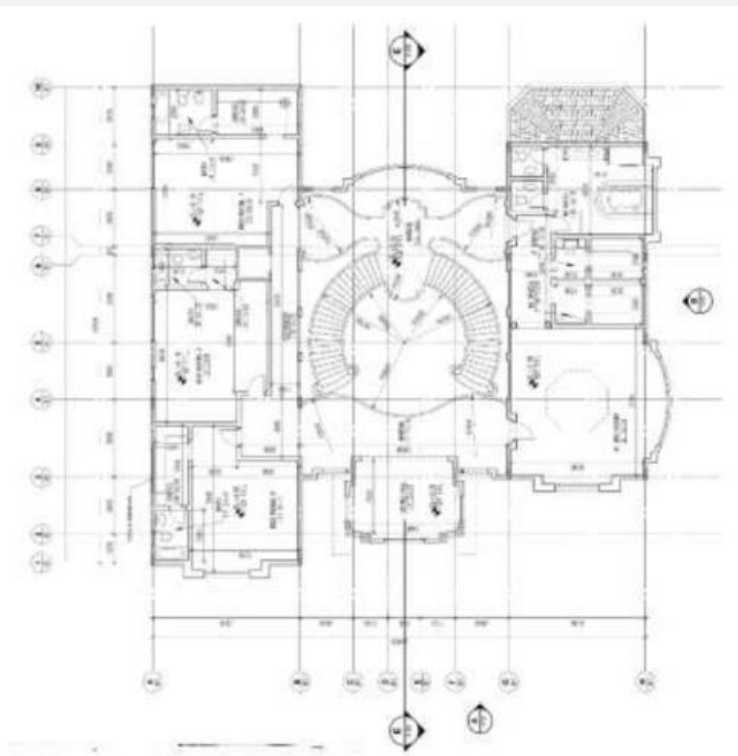

THE EAST - Private Villa.

A Luxury Private Villa - Andalusian Arabic style.