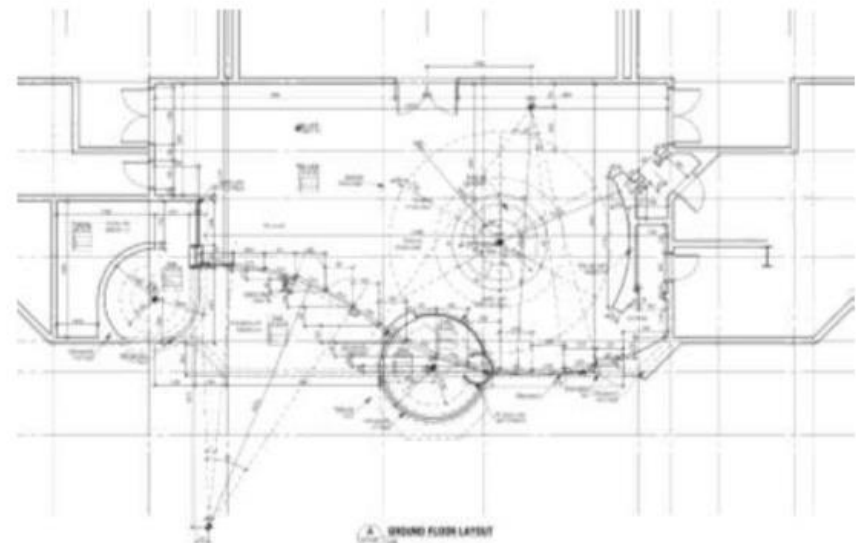

D MAIN ELEVATION
B1-430 1:100

A GROUND FLOOR LAYOUT