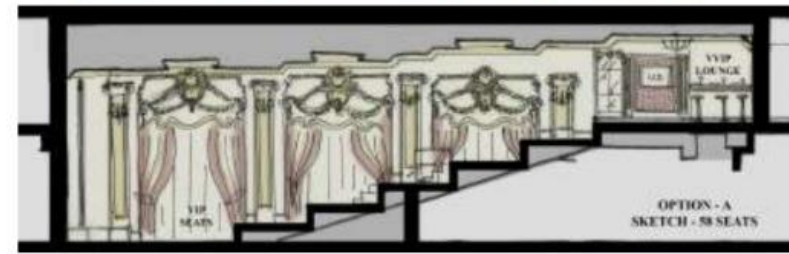

OTHER Creations & Inventions.