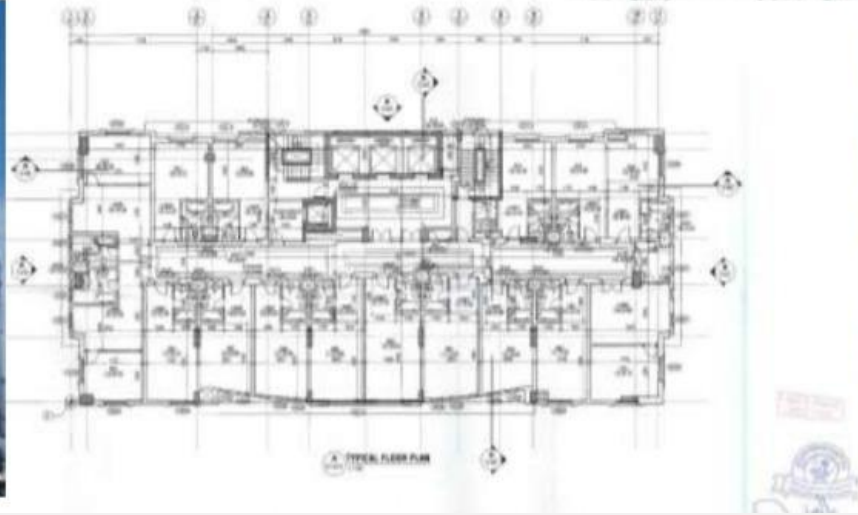

DOHA 4 Stars Hotel.

Business Hotel on the Cornish 192 unit (3B+G+14).